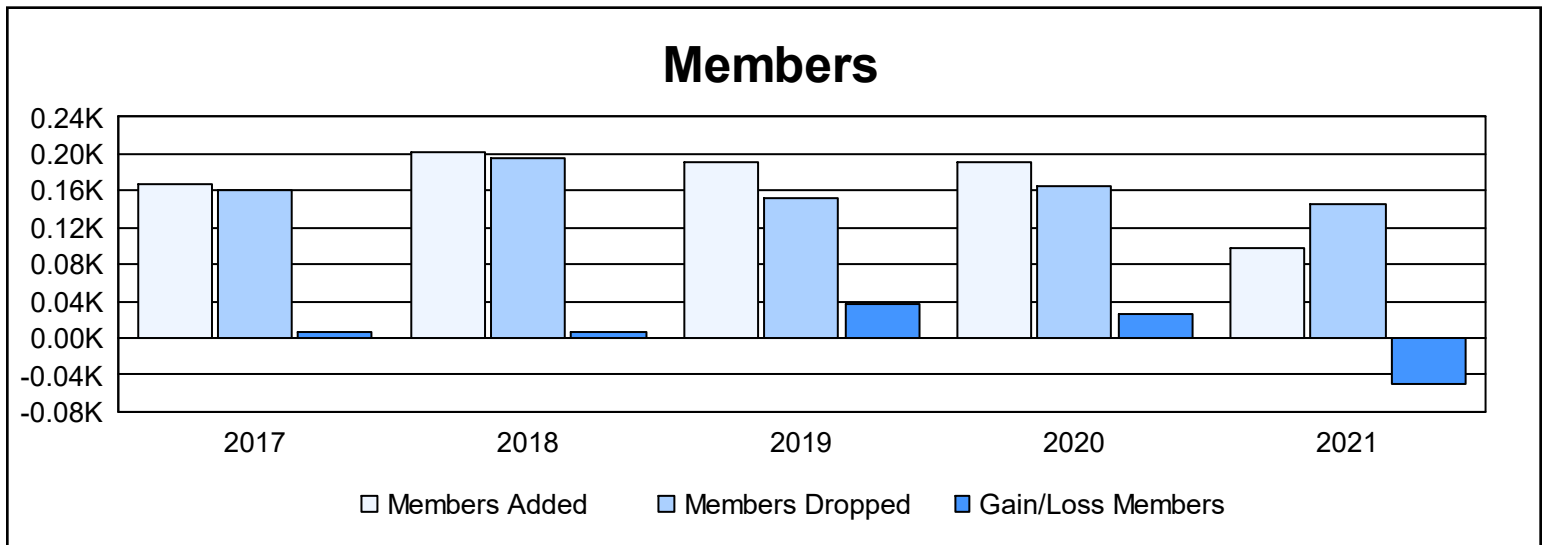

Year	New Clubs	Dropped Clubs	Gain/ Loss Clubs	New Members	Charter Members	Reinstate Members	Transfer Members	Total Member Added	Total Members Dropped	Gain/ Loss Members
2016-2017	0	0	0	158	0	3	6	167	161	6
2017-2018	1	1	0	167	21	4	10	202	195	7
2018-2019	1	0	1	156	22	2	10	190	153	37
2019-2020	1	0	1	155	21	1	13	190	164	26
2020-2021	0	0	0	91	0	2	4	97	146	-49
<b>Average</b>	<b>1</b>	<b>0</b>	<b>0</b>	<b>145</b>	<b>13</b>	<b>2</b>	<b>9</b>	<b>169</b>	<b>164</b>	<b>5</b>

### Membership Composition June 2021 Cumulative