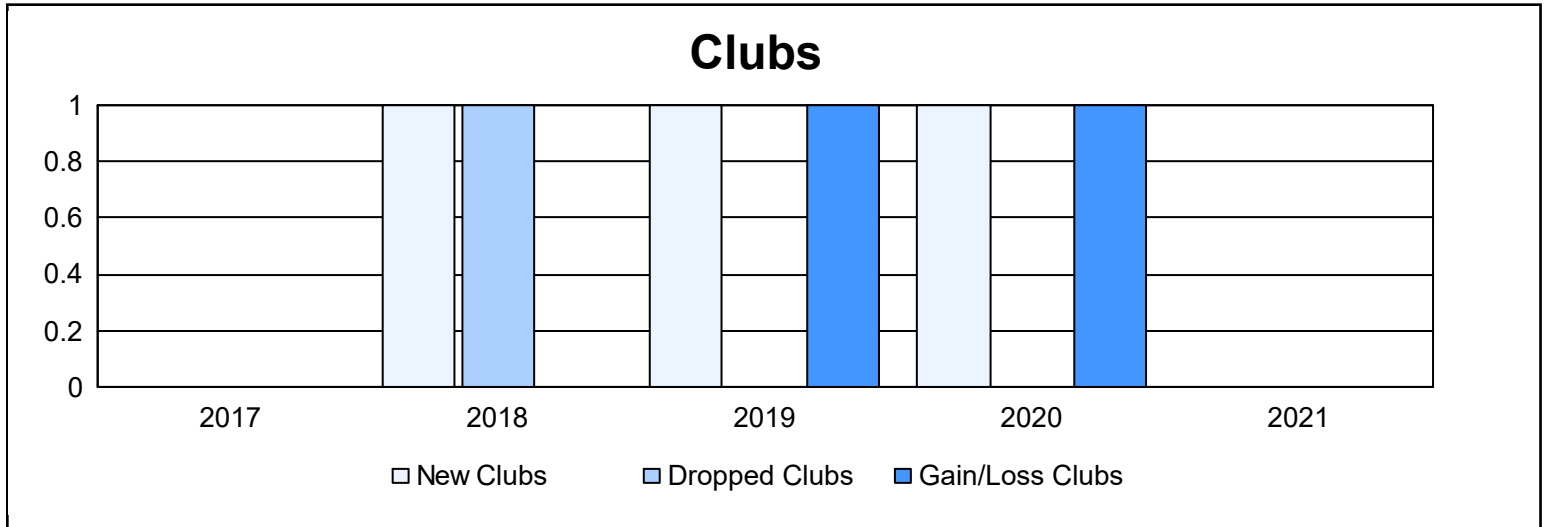

Year	New Clubs	Dropped Clubs	Gain/ Loss Clubs	New Members	Charter Members	Reinstate Members	Transfer Members	Total Member Added	Total Members Dropped	Gain/ Loss Members
2016-2017	0	0	0	158	0	3	6	167	161	6
2017-2018	1	1	0	167	21	4	10	202	195	7
2018-2019	1	0	1	156	22	2	10	190	153	37
2019-2020	1	0	1	155	21	1	13	190	164	26
2020-2021	0	0	0	91	0	2	4	97	146	-49
<b>Average</b>	<b>1</b>	<b>0</b>	<b>0</b>	<b>145</b>	<b>13</b>	<b>2</b>	<b>9</b>	<b>169</b>	<b>164</b>	<b>5</b>

### Membership Composition June 2021 Cumulative