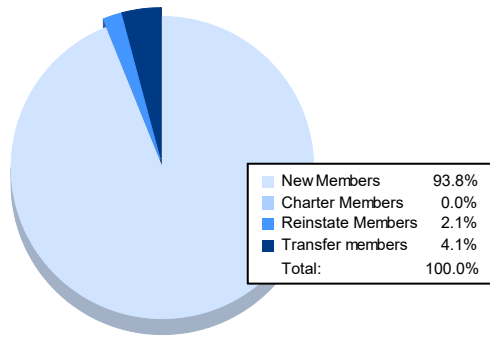

Year	New Clubs	Dropped Clubs	Gain/ Loss Clubs	New Members	Charter Members	Reinstate Members	Transfer Members	Total Member Added	Total Members Dropped	Gain/ Loss Members
2016-2017	0	0	0	158	0	3	6	167	161	6
2017-2018	1	1	0	167	21	4	10	202	195	7
2018-2019	1	0	1	156	22	2	10	190	153	37
2019-2020	1	0	1	155	21	1	13	190	164	26
2020-2021	0	0	0	91	0	2	4	97	146	-49
<b>Average</b>	<b>1</b>	<b>0</b>	<b>0</b>	<b>145</b>	<b>13</b>	<b>2</b>	<b>9</b>	<b>169</b>	<b>164</b>	<b>5</b>

### Membership Composition June 2021 Cumulative